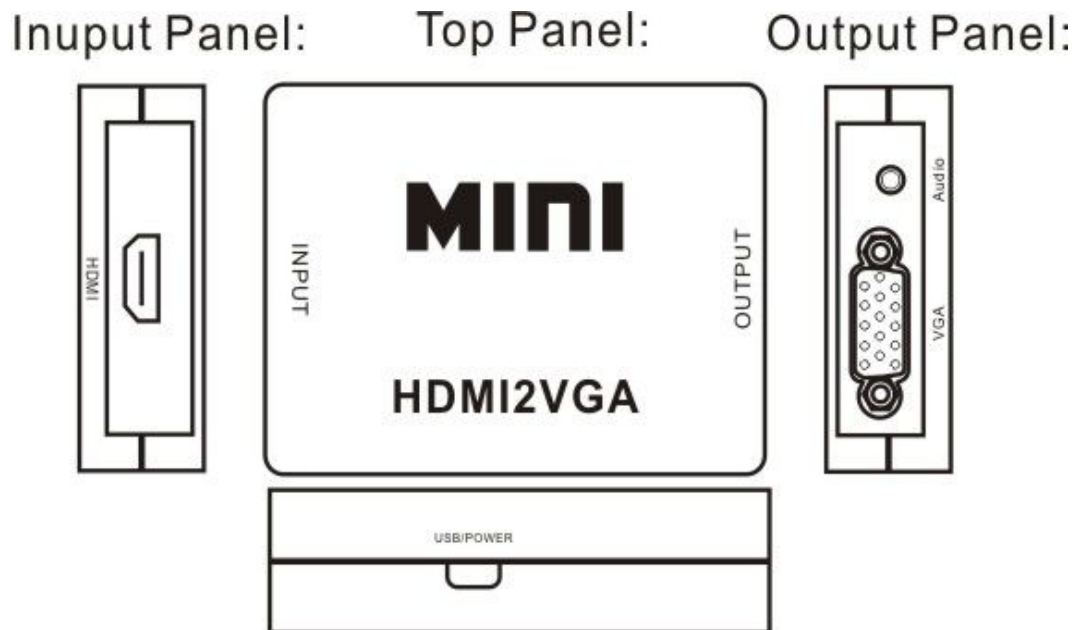

3.0 SPECIFICATIONS

1. Input port: HDMI A TYPE;
2. Output ports: 1xVGA、 1xAudio;
3. Dimensions (mm): 60.5(L) x55(W) x20(H);
4. Wight (g): 40;
5. HDMI input: Max 1080P@60Hz;
6. VGA output: 1080p60Hz, 720p/60Hz.

4.0 PACKAGE CONTENTS

Before attempting to use this unit, please check the packaging and make sure the following items are contained in the shipping carton:

- 1) Main unit (HDMI to VGA Converter)-----1PCS
- 2) USB Cable or 5V 1A Power adapter-----1PCS
- 3) User Manual-----1PCS

5.0 PANEL DESCRIPTIONS

Please study the panel drawings below and become familiar with the signal input(s), output(s) and power requirements.

MINI HDMI TO VGA+AUDIO CONVERTER

HDMI-----HDMI signal input
USB POWER-----USB power input
VGA-----VGA output
Audio-----Audio output